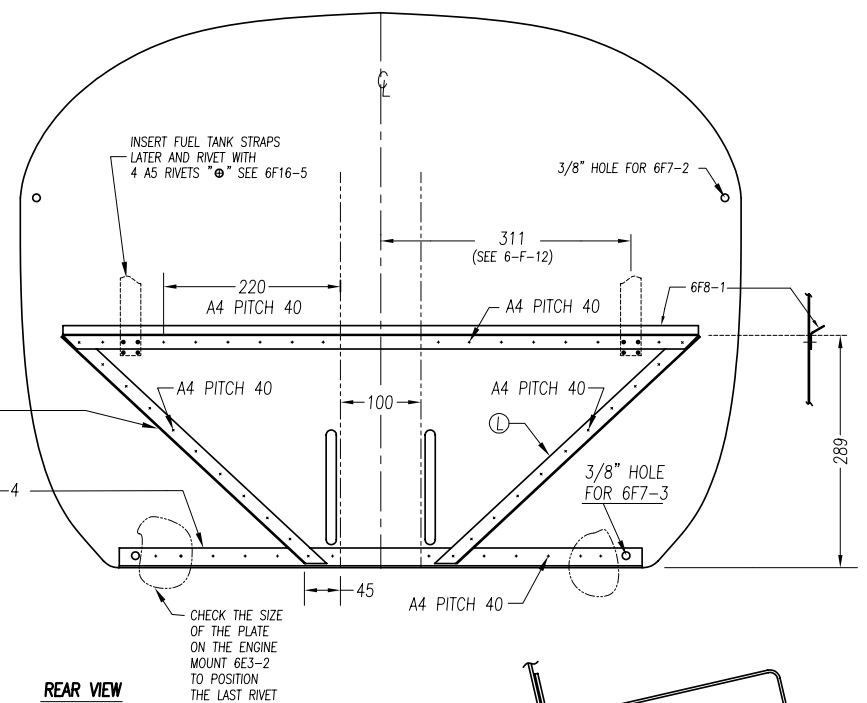

FRONT VIEW

SIDE VIEW

REAR VIEW

② FIREWALL TOP STIFFENER
t=.040" (1 REQ'D)

① FIREWALL BACK STIFFENER
t=.025" (1 REQ'D)

ZODIAC
CH 601 HD

FIREWALL RIVETING
FIREWALL BACK & TOP STIFFENERS
copyright ©2001 Zenith Aircraft Company | zenithair.com | EDITION 4th 04/01