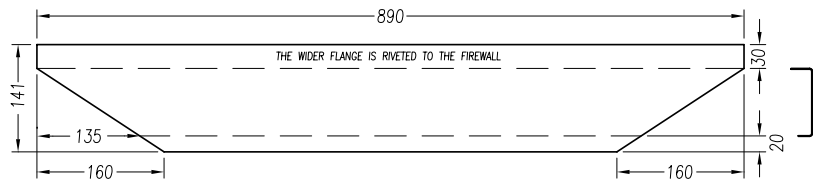

FRONT VIEW

SIDE VIEW

REAR VIEW

② FIREWALL TOP STIFFENER
t=.040" (1 REQ'D)

① FIREWALL BACK STIFFENER
t=.025" (1 REQ'D)

ZODIAC
CH 601 HD

FIREWALL RIVETING
FIREWALL BACK & TOP STIFFENERS
copyright ©2001 Zenith Aircraft Company | zenithair.com | EDITION 4th 04/01