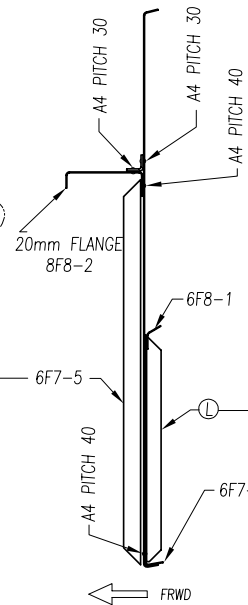

FRONT VIEW

SIDE VIEW

REAR VIEW

② FIREWALL TOP STIFFENER
t=.040" (1 REQ'D)

① FIREWALL BACK STIFFENER
t=.025" (1 REQ'D)

ZODIAC
CH 601 HD

FIREWALL RIVETING
FIREWALL BACK & TOP STIFFENERS
copyright ©2001 Zenith Aircraft Company | zenithair.com | EDITION 4th 04/01

6-F-8