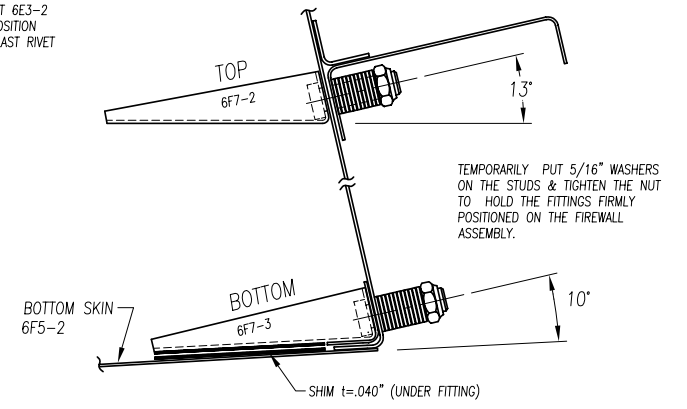

FRONT VIEW

SIDE VIEW

REAR VIEW

② FIREWALL TOP STIFFENER
t=.040" (1 REQ'D)

① FIREWALL BACK STIFFENER
t=.025" (1 REQ'D)

ZODIAC
CH 601 HD

FIREWALL RIVETING
FIREWALL BACK & TOP STIFFENERS
copyright ©2001 Zenith Aircraft Company | zenithair.com | EDITION 4th 04/01