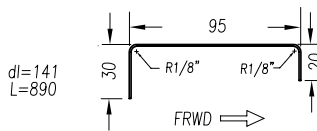

FRONT VIEW

SIDE VIEW

REAR VIEW

② FIREWALL TOP STIFFENER
t=.040" (1 REQ'D)

① FIREWALL BACK STIFFENER
t=.025" (1 REQ'D)

ZODIAC
CH 601 HD

FIREWALL RIVETING
FIREWALL BACK & TOP STIFFENERS
copyright ©2001 Zenith Aircraft Company | zenithair.com | EDITION 4th 04/01