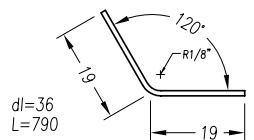

FRONT VIEW

SIDE VIEW

REAR VIEW

② FIREWALL TOP STIFFENER
t=.040" (1 REQ'D)

① FIREWALL BACK STIFFENER
t=.025" (1 REQ'D)

ZODIAC
CH 601 HD

FIREWALL RIVETING
FIREWALL BACK & TOP STIFFENERS
copyright ©2001 Zenith Aircraft Company | zenithair.com | EDITION 4th 04/01